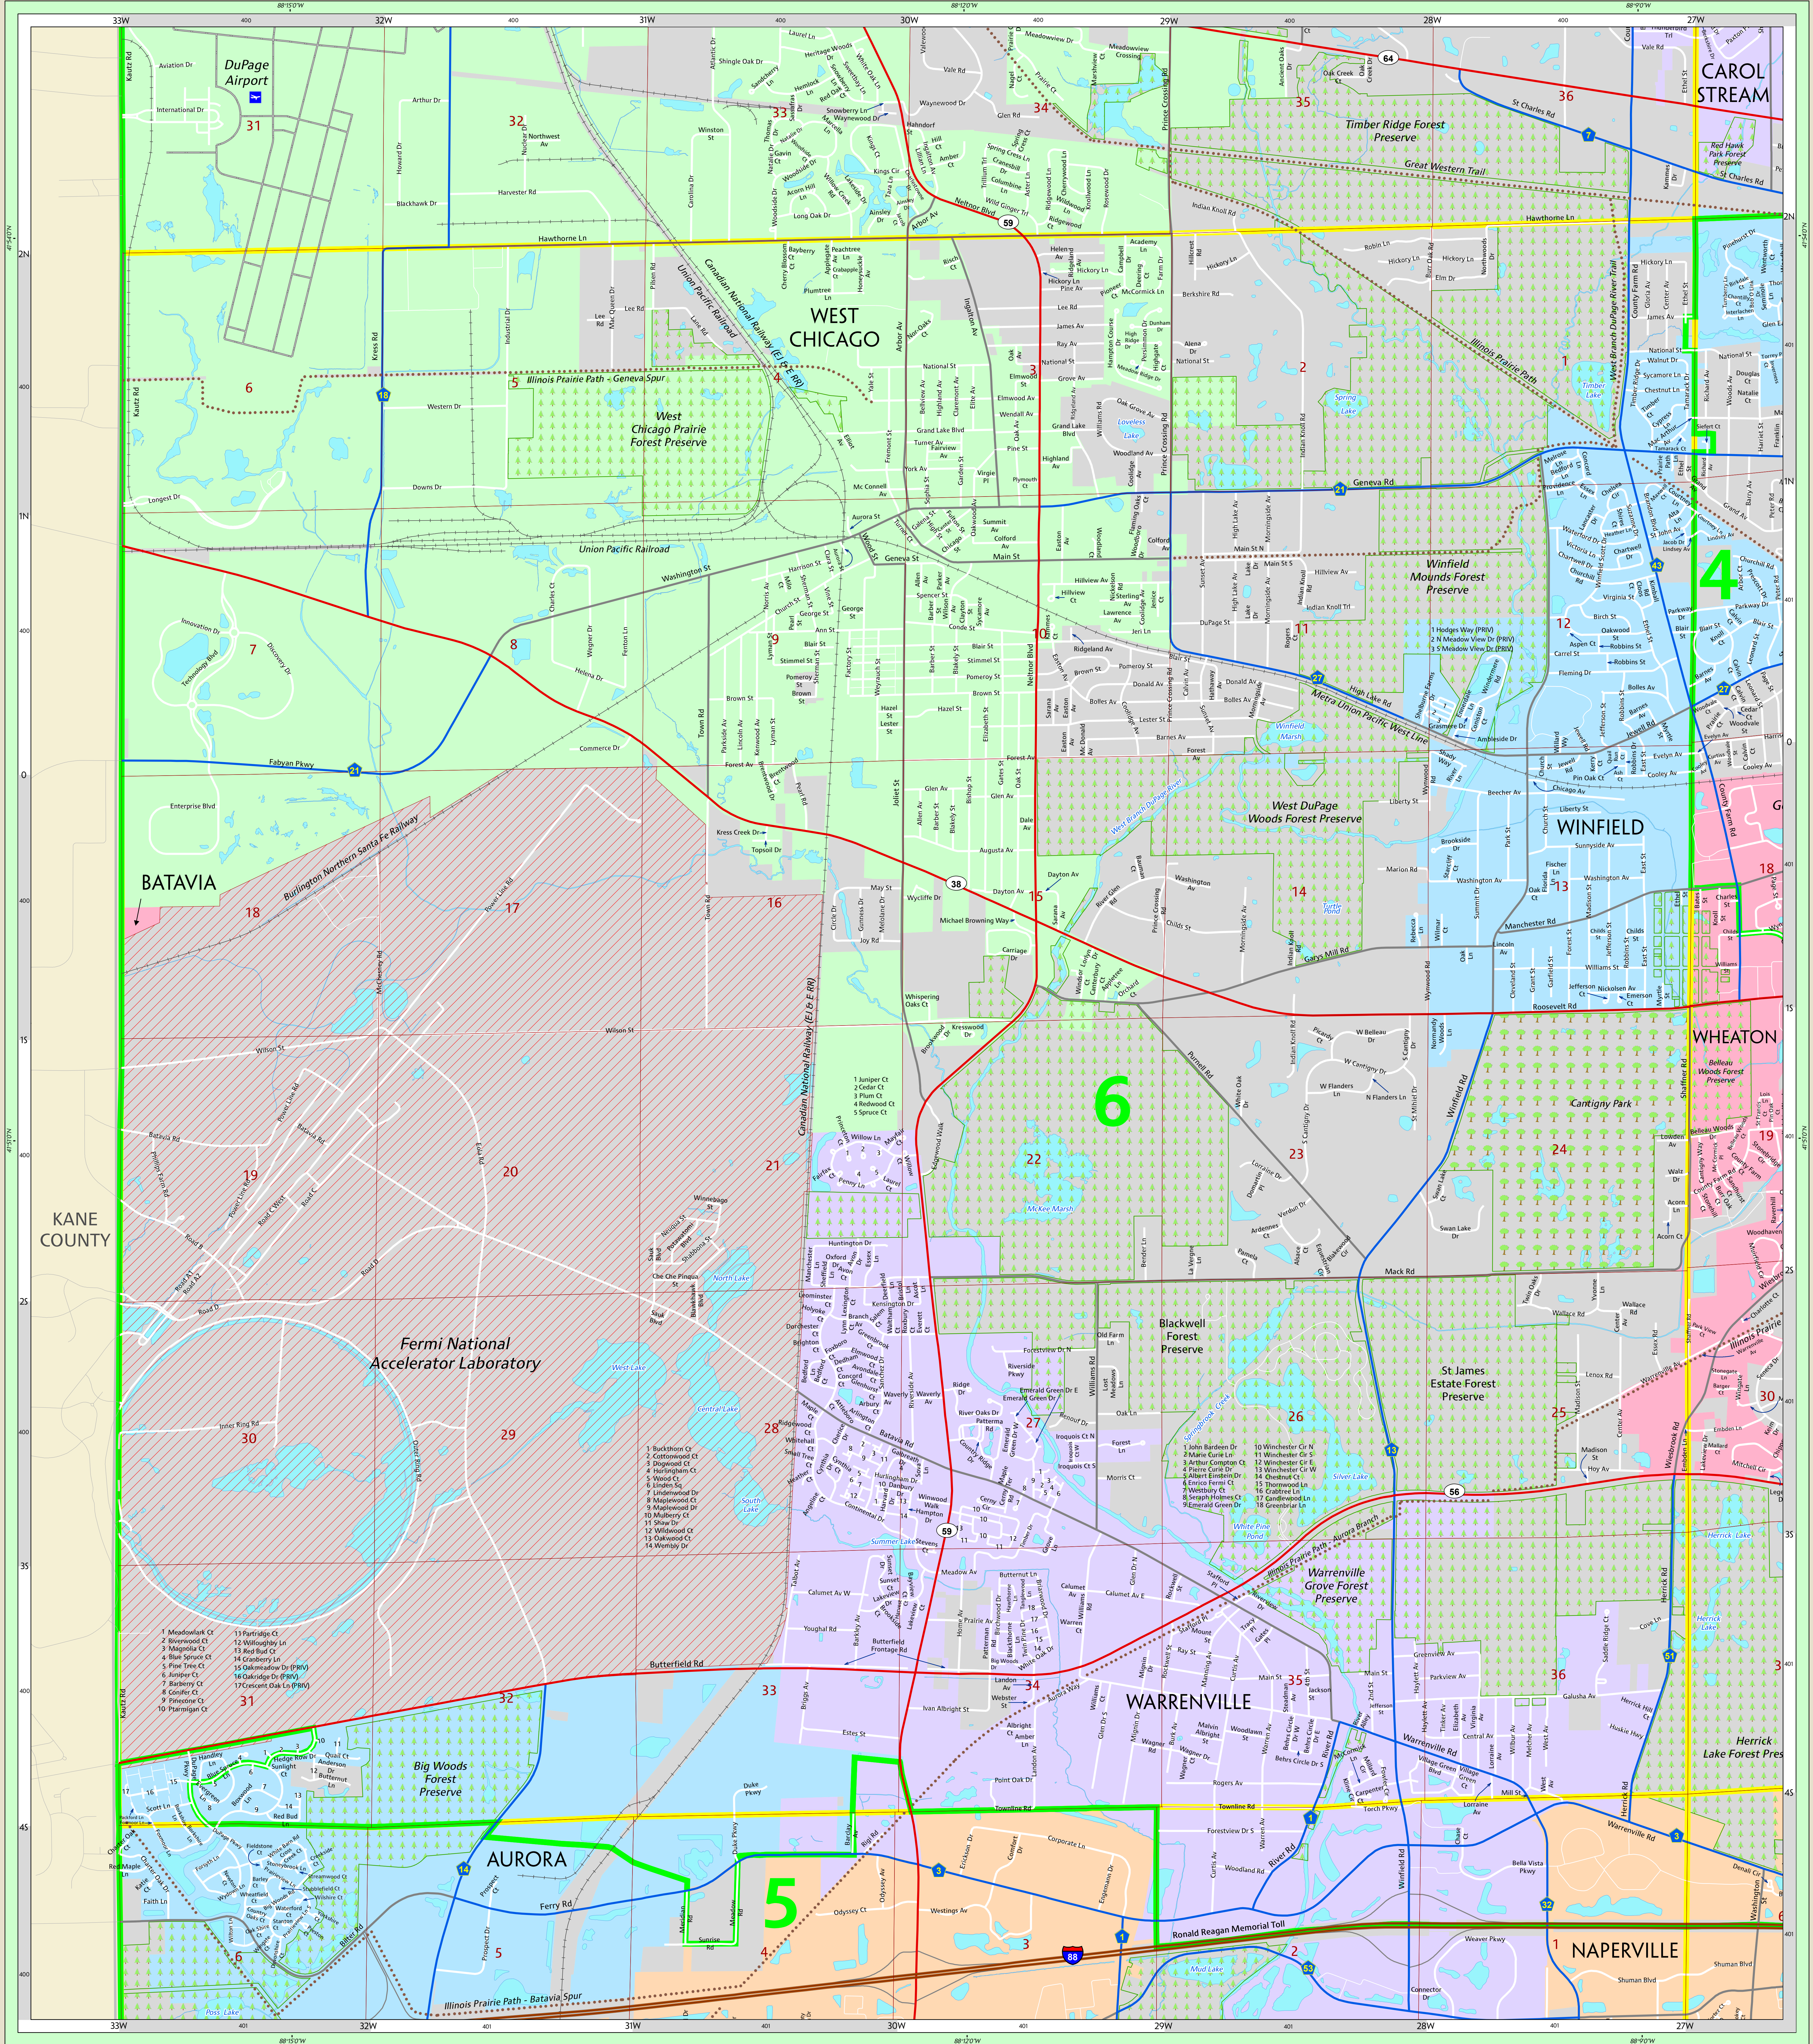

WINFIELD TOWNSHIP

DU PAGE COUNTY, ILLINOIS

TOWNSHIPS IN DU PAGE AND SURROUNDING COUNTIES

BEHN	HANOVER	SCHAUMBURG	CLARE	MAINE
ST. CHARLES	WARRICK	BUSHONGARDEN	ADDISON	NORWOOD
GENOA	WINFIELD	MELTON	YORK	WILSON
AURORA	NAPERVILLE	LIKE	SHOMER GROVE	ELK
CHANDLER	WHEATLAND	DUNGE	LEWIS	INDIAN

LEGEND

- Interstate
- US Highway
- State Highway
- County Highway
- Major Thoroughfare
- Local Road
- Railroad
- Township Boundary
- Illinois Prairie Path / Great Western Trail
- Water Area
- DuPage County Forest Preserve
- Private Recreational Areas
- Federal Laboratory

DU PAGE COUNTY BOARD DISTRICT BOUNDARY

UNINCORPORATED

DU PAGE COUNTY INFORMATION TECHNOLOGY DEPARTMENT
GIS Division
421 N. County Farm Rd., Wheaton, IL 60187
Date of production: June 15, 2010