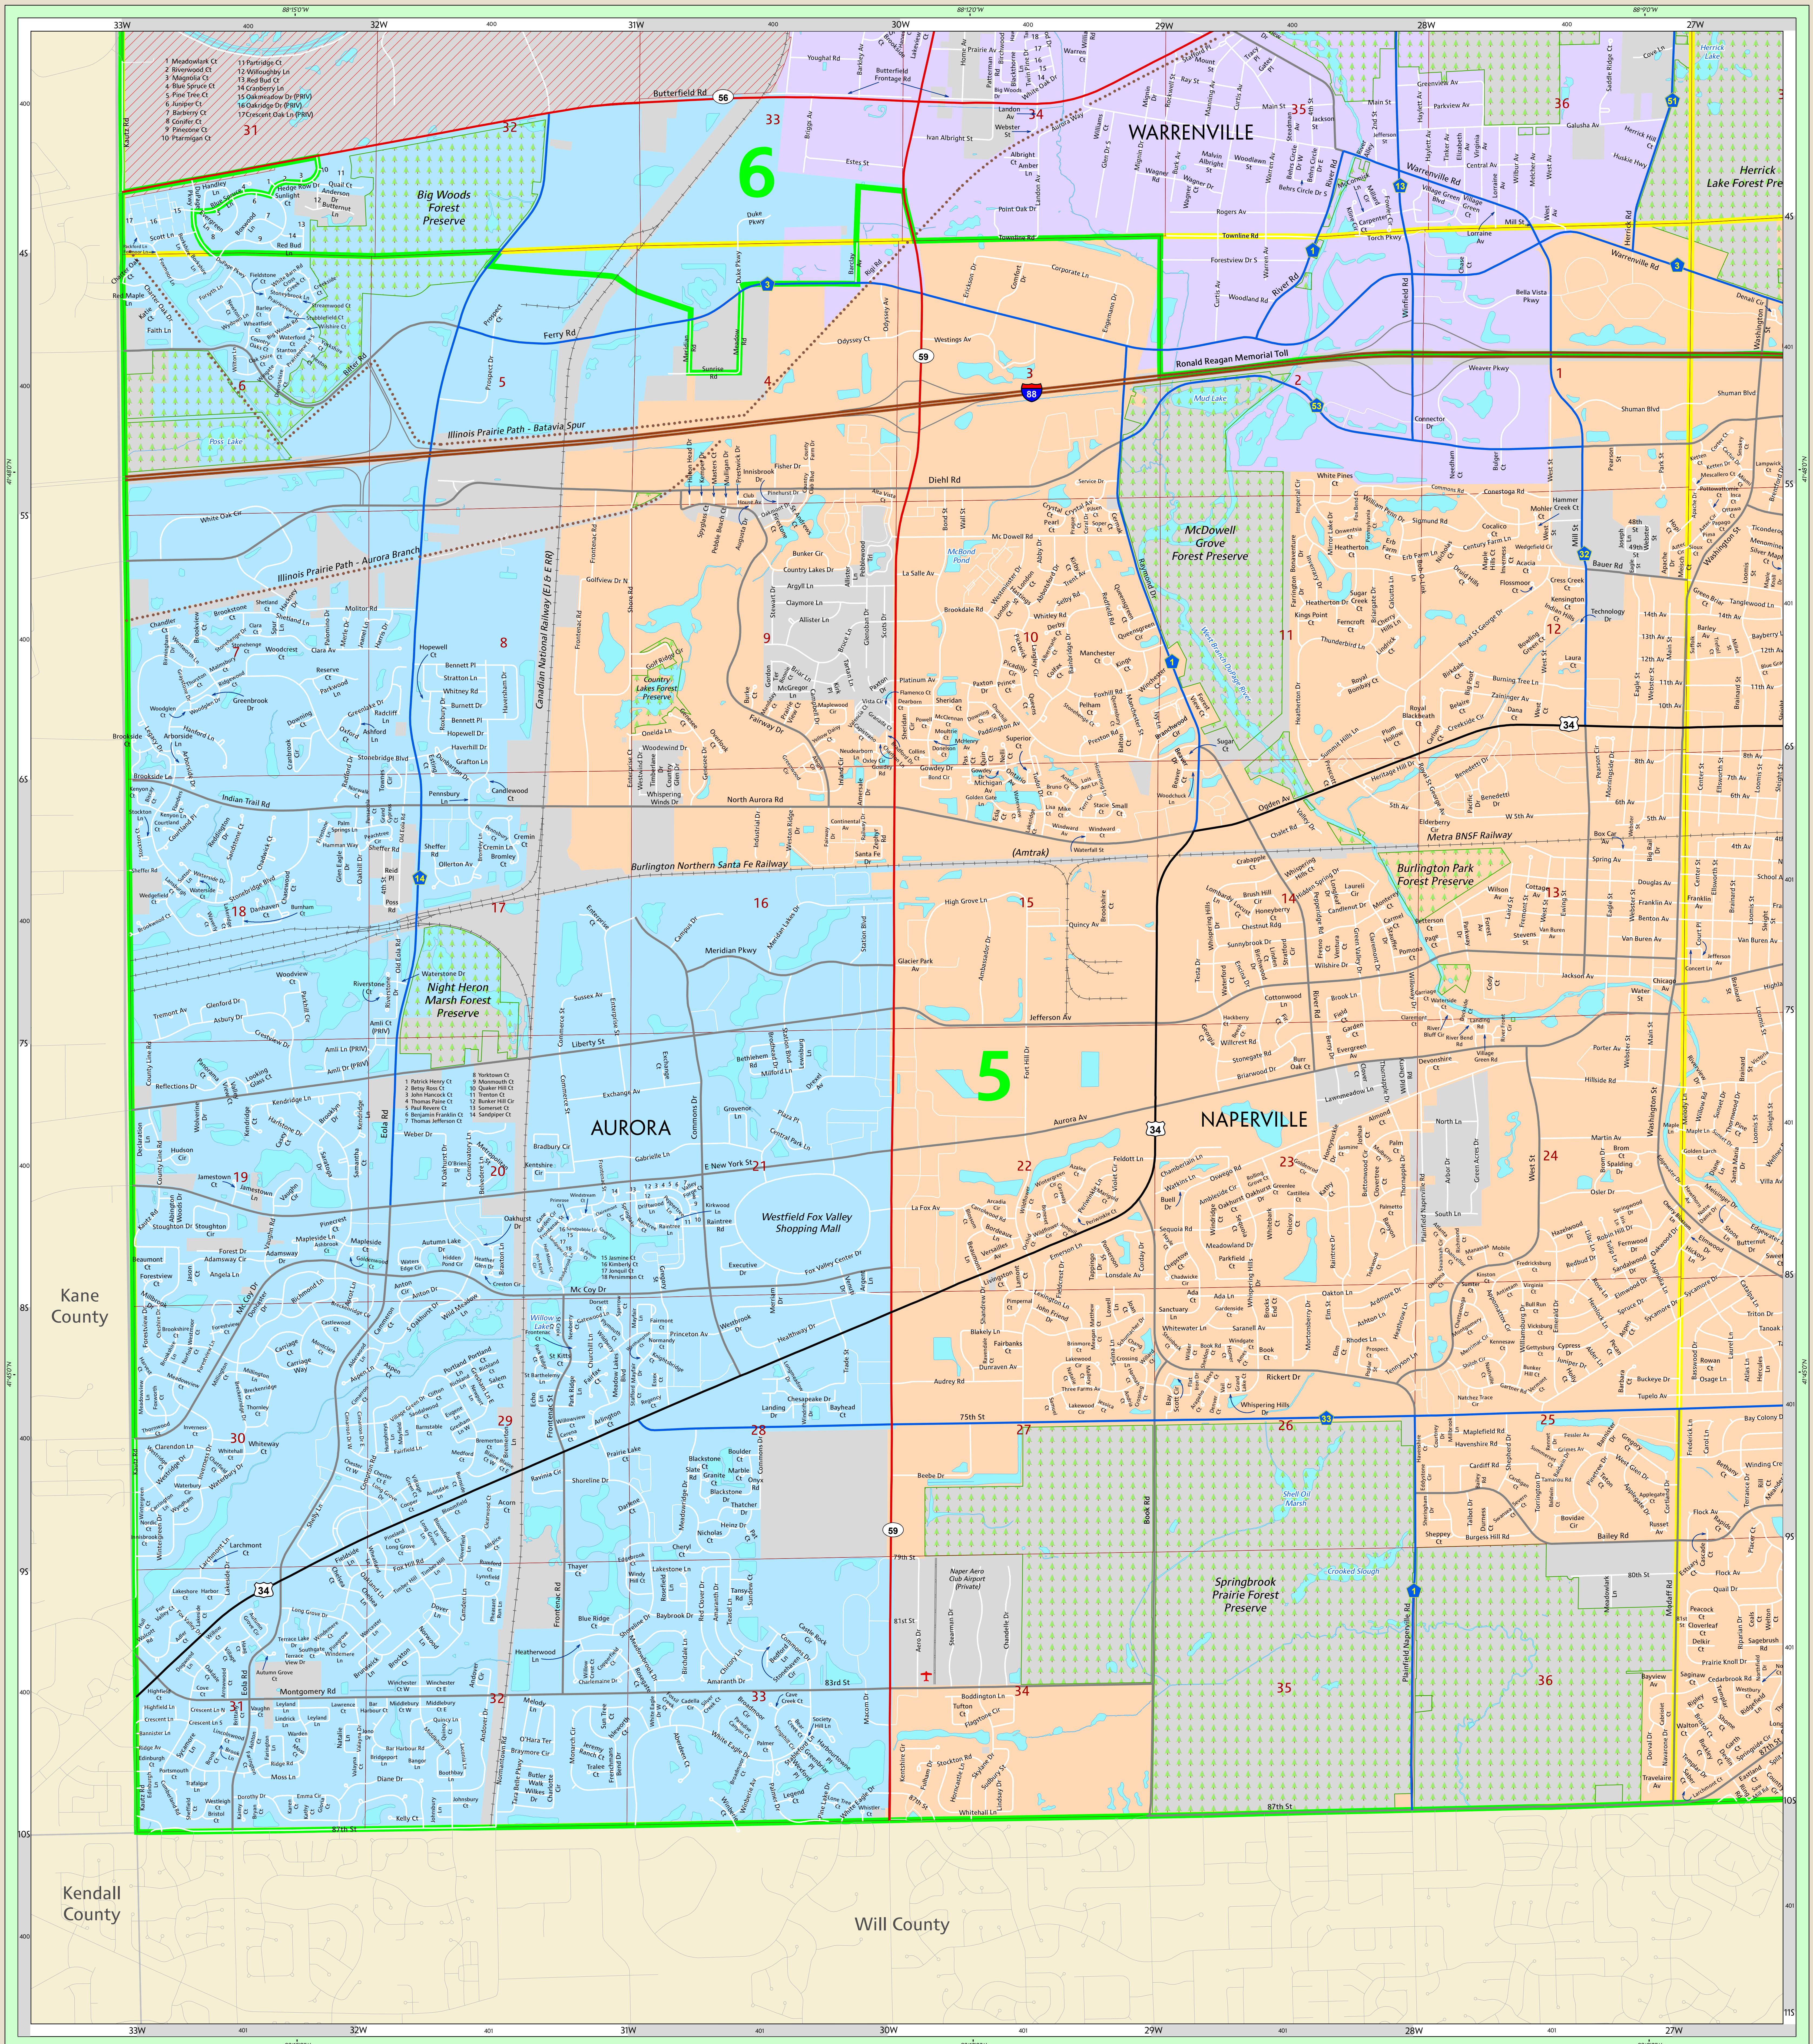

NAPERVILLE TOWNSHIP

DU PAGE COUNTY, ILLINOIS

TOWNSHIPS IN DU PAGE AND SURROUNDING COUNTIES

ELGIN	HANCOCK	SCHAUMBURG	CLAREMONT	MAINE
ST. CHARLES	WARREN	BOONVILLE	ADDISON	NOBLESVILLE
ST. JOSEPH	WHEATFIELD	MILTON	YORK	PERU
BATAVIA	WHEATLAND	DUNGEON	SHARONVILLE	BRIDGEVILLE
AUBURN	NAPERVILLE	LIKE	SHARONVILLE	INDIAN
CHANDLER	WHEATLAND	DUNGEON	SHARONVILLE	INDIAN

DuPage County Information Technology Department
GIS Division
421 N. County Farm Rd., Wheaton, IL 60187
Phone: 630.941.5000
Email: gis@dupage.org Website: www.dupage.org/gis
Date of production: June 15, 2010